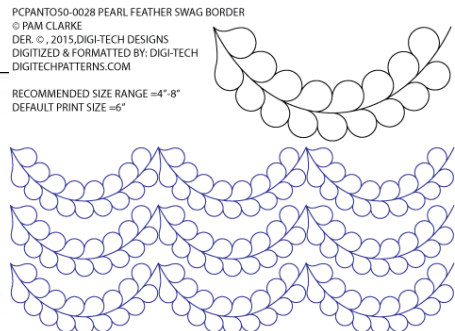

Geo Block 3

Too Simple

Cats Play

Pooch

30's Flower

APPLE MEANDER - \$15

Modern Flower Meander

Flower Swirl & Butterflies