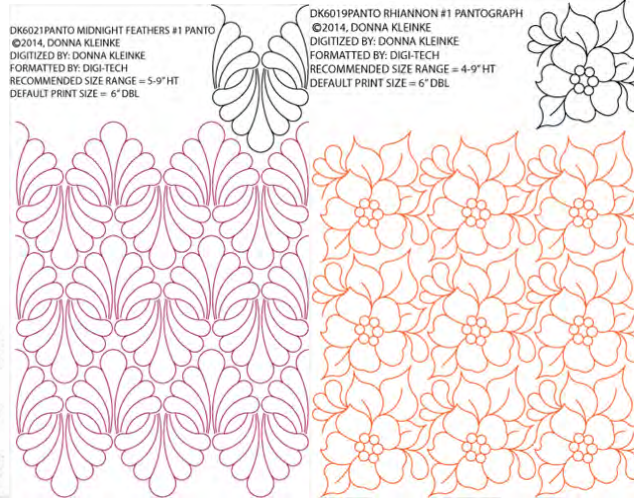

SWIRLING WATER

Chimney

DK6019PANTO RHIANNON #1 PANTOGRAPH
©2014, DONNA KLEINKE
DIGITIZED BY: DONNA KLEINKE
FORMATTED BY: DIGI-TECH
RECOMMENDED SIZE RANGE = 4-9"HT
DEFAULT PRINT SIZE = 6" DBL