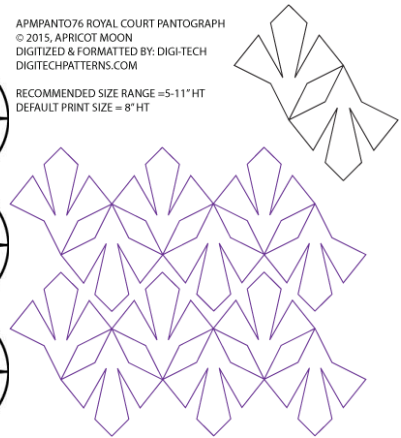

RECOMMENDED SIZE RANGE = 5-11" HT
DEFAULT PRINT SIZE = 8" HT