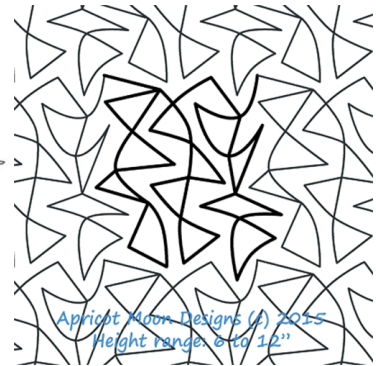

Apricot Moon Designs (L) 2015
Height range: 6 to 12"