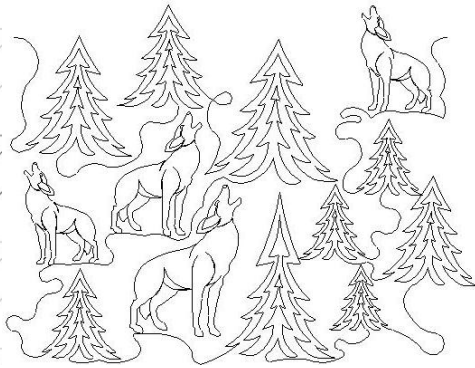

WOLF IN THE TREES