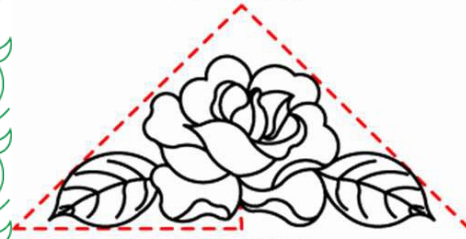

DK1798 CARMEN'S ROSES TRIANGLE
PDF SIZES 6X3 & 7X3.5"

c.2008, DONNA KLEINKE
ONE SONG NEEDLE ARTS
digitized by: Donna Kleinke
pkg for distribution: Digi-Tech